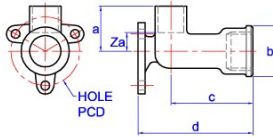

Backplate elbow. As YP15 but with extended nose and circular backplate.

GENERAL INFORMATION

Size	Pattern No.	Box Qty	Code	Barcode	Price (£) ex VAT
15mm x 1/2"	YP15LN	5	08377	5022050083777	£26.68

DIMENSIONS (mm)

Code	Description	a	b	c	d	PCD	Za
08377	15mm x 1/2" YP15LN	24	30	51	70	35	11

PRESSURE & TEMPERATURE

YORKSHIRE POTABLE PERFORMANCE WHEN CORRECTLY ASSEMBLED WITH COPPER TUBE TO BS EN 1057

Service temperature

Size	-40° C (Min)	30° C	65° C	110° C (Max)
6mm to 54mm	16 bar	16 bar	10 bar	6 bar
67mm	10 bar	10 bar	6 bar	4 bar

GUARANTEE

Pegler Yorkshire 25 Year Guarantee - Terms and Conditions

Products are subject to a 25 year guarantee that is between Pegler Yorkshire and the final purchaser of the product.